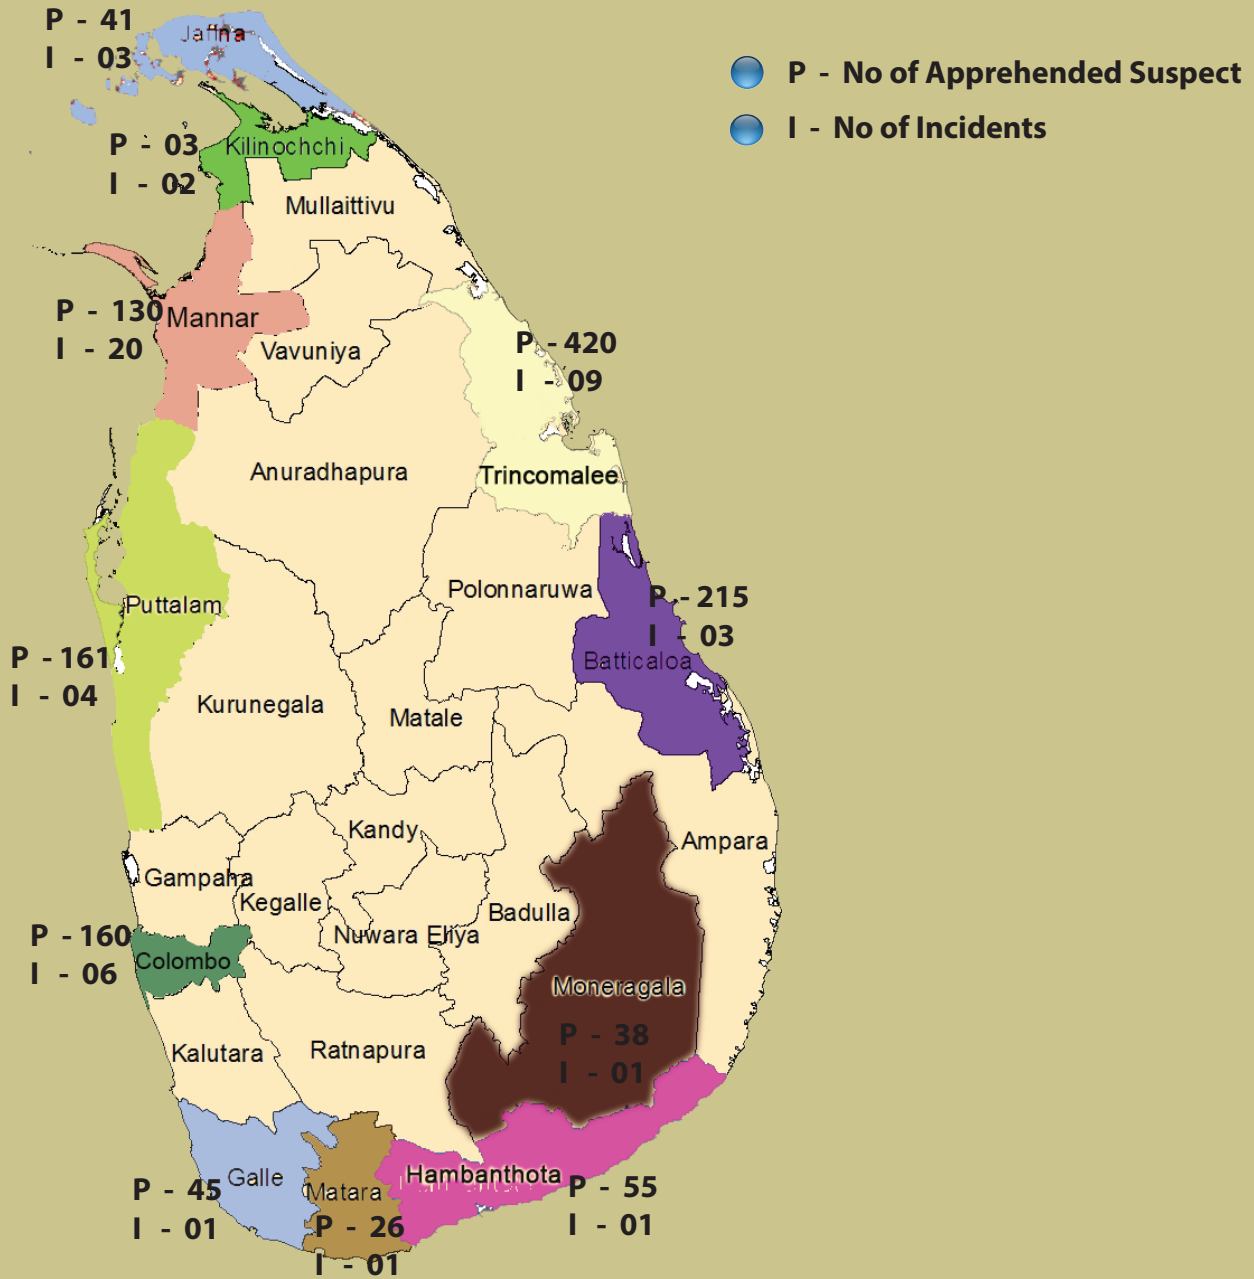

2022

ILLEGAL IMMIGRATION

AGE GROUP OF APPREHENDED SUSPECTS

NO OF ILLEGAL IMMIGRANTS TO EACH COUNTRY

NO OF APPREHENIONS MADE DISTRICT WISE

NATIONALITY OF SUSPECTS

FOREIGN
01

LOCAL
1531

GENDER OF SUSPECTS

1208

324

VEHICLE/VESSEL SEIZED

WHERE THE INCIDENTS REPORTED

Land

14

Beach

10

Sea

35