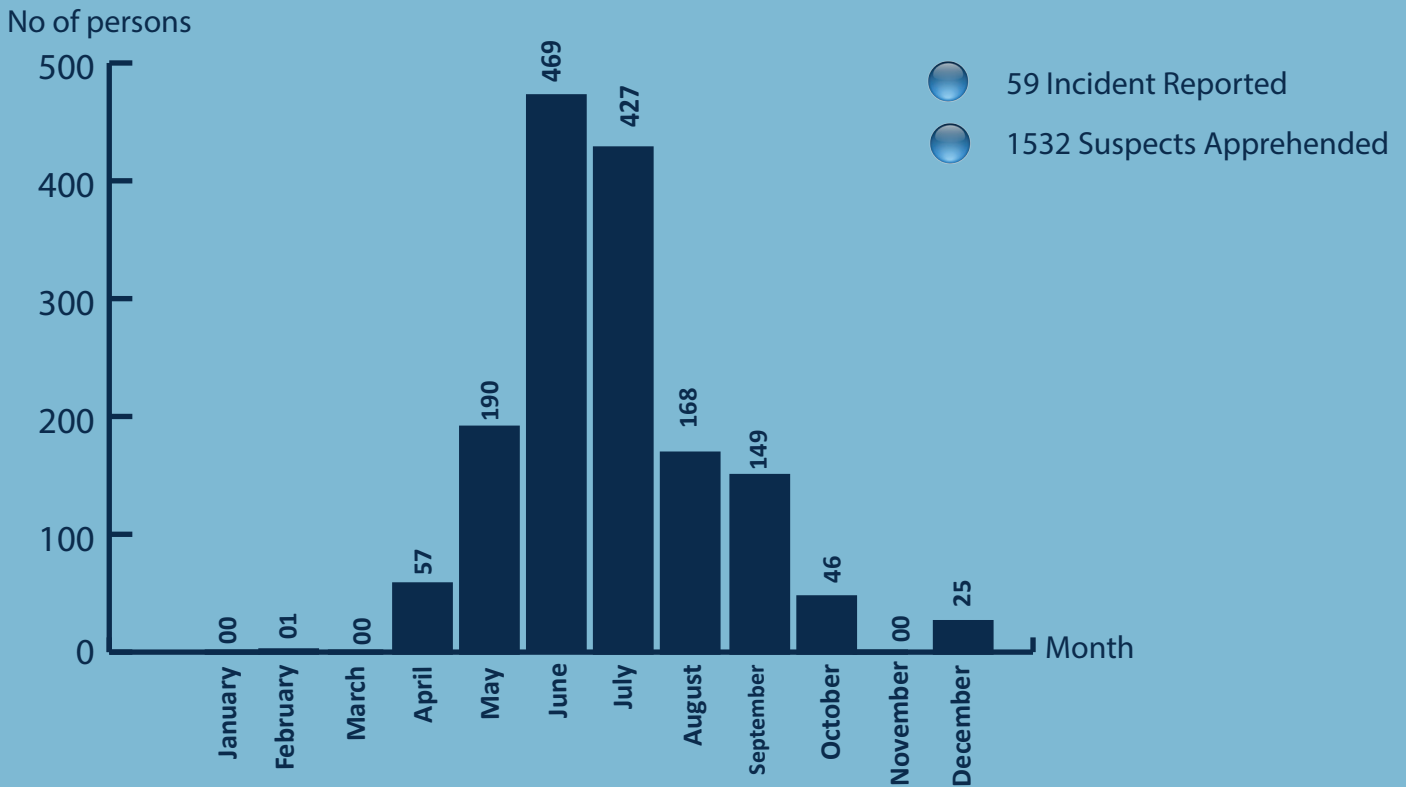

2022

ILLEGAL IMMIGRATION

AGE GROUP OF APPREHENDED SUSPECTS

NO OF ILLEGAL IMMIGRANTS TO EACH COUNTRY

NO OF APPREHENIONS MADE DISTRICT WISE

NATIONALITY OF SUSPECTS

FOREIGN
01

LOCAL
1531

GENDER OF SUSPECTS

1208

324

VEHICLE/VESSEL SEIZED

WHERE THE INCIDENTS REPORTED

Land

14

Beach