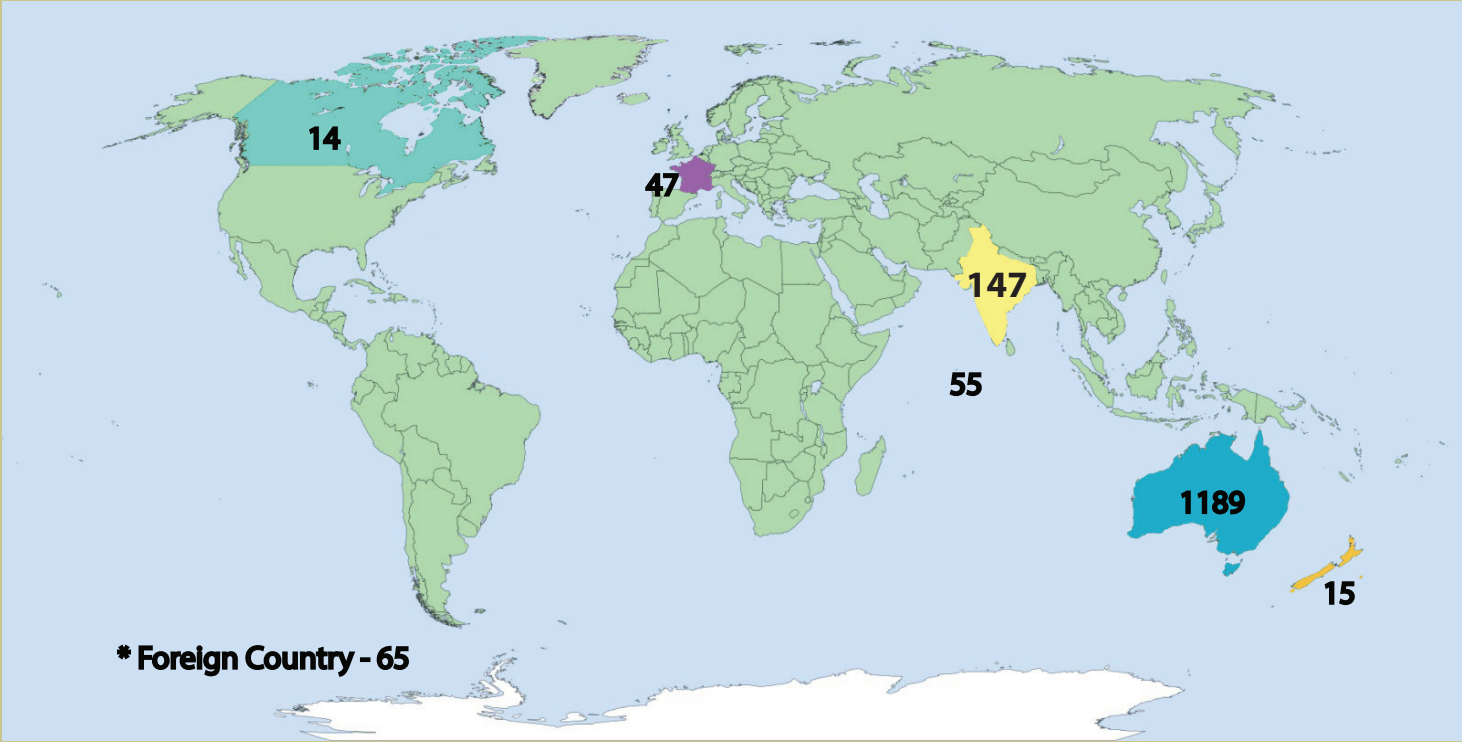

2022

ILLEGAL IMMIGRATION

AGE GROUP OF APPREHENDED SUSPECTS

NO OF ILLEGAL IMMIGRANTS TO EACH COUNTRY

NO OF APPREHENIONS MADE DISTRICT WISE

NATIONALITY OF SUSPECTS

FOREIGN
01

LOCAL
1531

GENDER OF SUSPECTS

1208

324

VEHICLE/VESSEL SEIZED

WHERE THE INCIDENTS REPORTED

Land

14

Beach

10

Sea

35