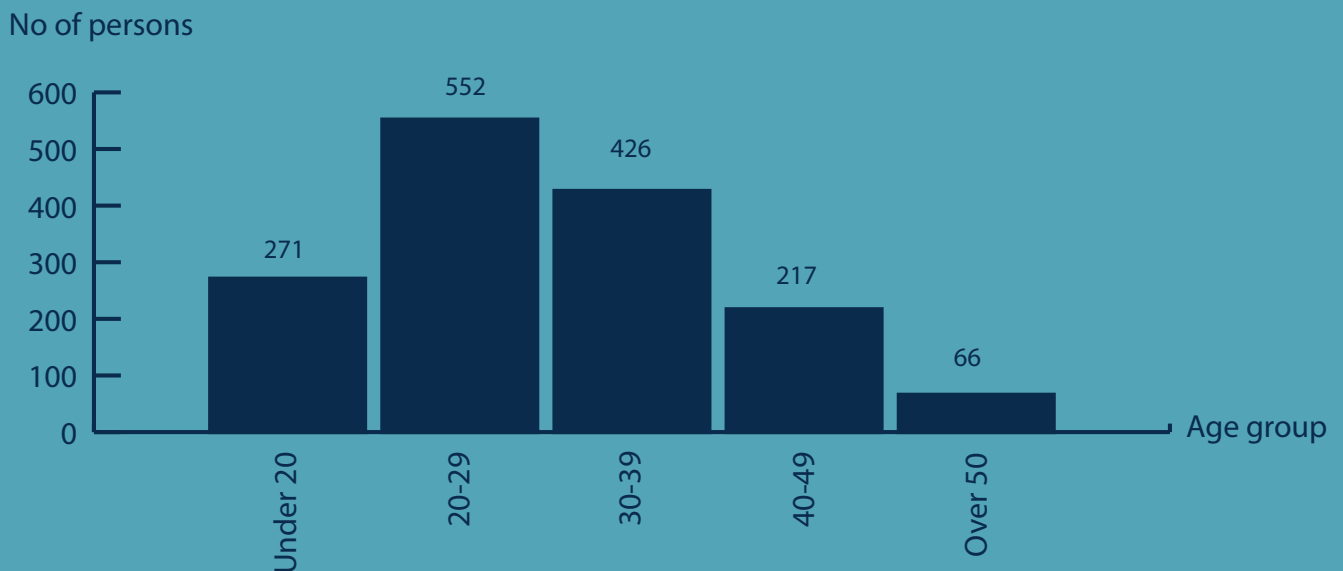

2022

ILLEGAL IMMIGRATION

AGE GROUP OF APPREHENDED SUSPECTS

NO OF ILLEGAL IMMIGRANTS TO EACH COUNTRY

NO OF APPREHENIONS MADE DISTRICT WISE

NATIONALITY OF SUSPECTS

FOREIGN
01

LOCAL
1531

GENDER OF SUSPECTS

1208

324

VEHICLE/VESSEL SEIZED

WHERE THE INCIDENTS REPORTED

Land

14

Beach